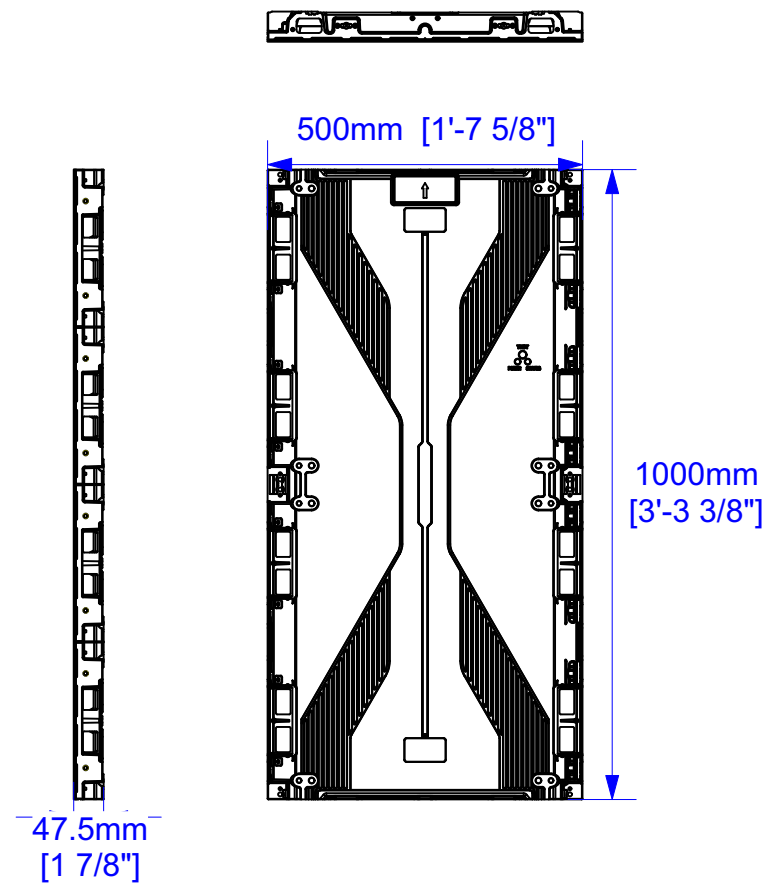

ATS PRO BRICK SERIES

REVISIONS

DATE	NO.	DESCRIPTION
------	-----	-------------

DATE	9/10/2020
------	-----------

DRAWN	GTF
-------	-----

CHECKED	RJR
---------	-----

SCALE	N/A
-------	-----

**SHEET TITLE
LED DIMENSIONS**

SHEET #	REVISION
1	000

1 **ATS PRO BRICK SERIES 500x1000**
Scale: 1:12

3 **ATS PRO BRICK SERIES 750x250**
Scale: 1:12

2 **ATS PRO BRICK SERIES 500x250**
Scale: 1:12

4 **ATS PRO BRICK SERIES 1000x250**
Scale: 1:12